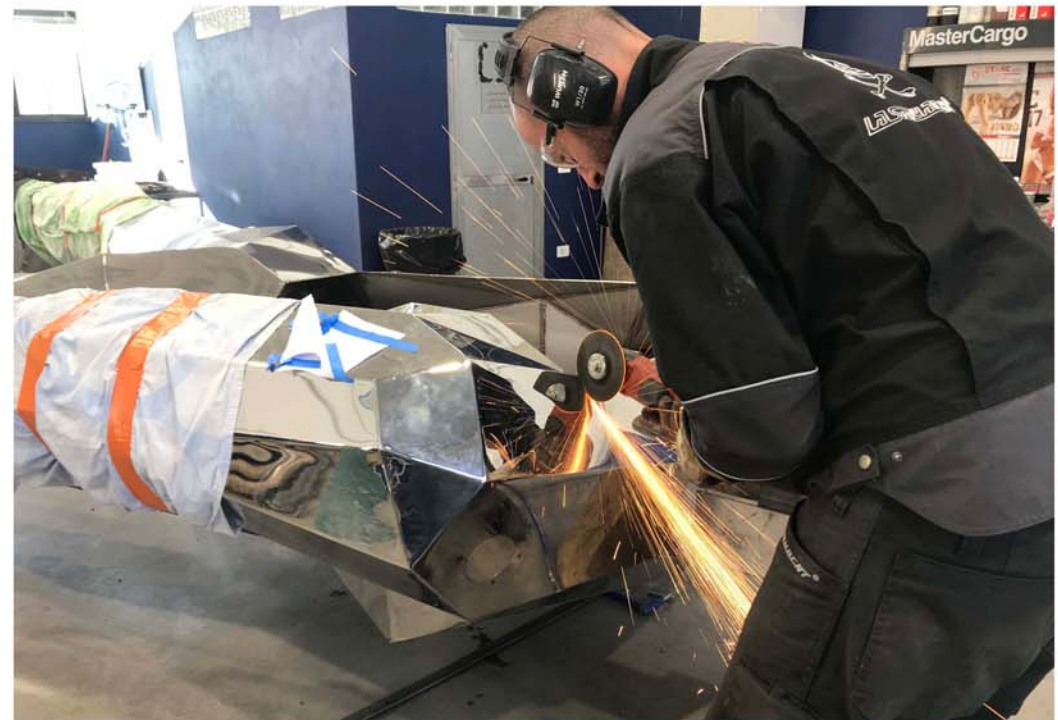

GABRIEL - opera di DANIELE BASSO - a cura di Matteo Graniti - regia Alberto Bartalini